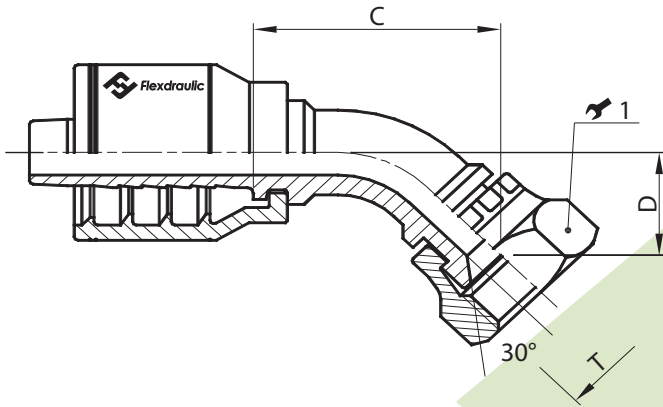

JIS
Komatsu Style Female Swivel - 45° Elbow

Part #	Hose I.D.		Metric Thread (T)	Cutoff (C)	Drop (D)	Wrench	
	Inch	Size				1 (Inch) ↻ 1 (mm)	
A04-14X	1/4"	-04	M14 X 1.5	1.67"	0.63"	3/4"	19
A06-18X	3/8"	-06	M18 X 1.5	2.03"	0.77"	15/16"	24
A08-22X	1/2"	-08	M22 X 1.5	2.13"	0.79"	1 1/16"	27
A12-30X	3/4"	-12	M30 X 1.5	3.21"	1.11"	1 7/16"	36

One Piece Bite The Wire